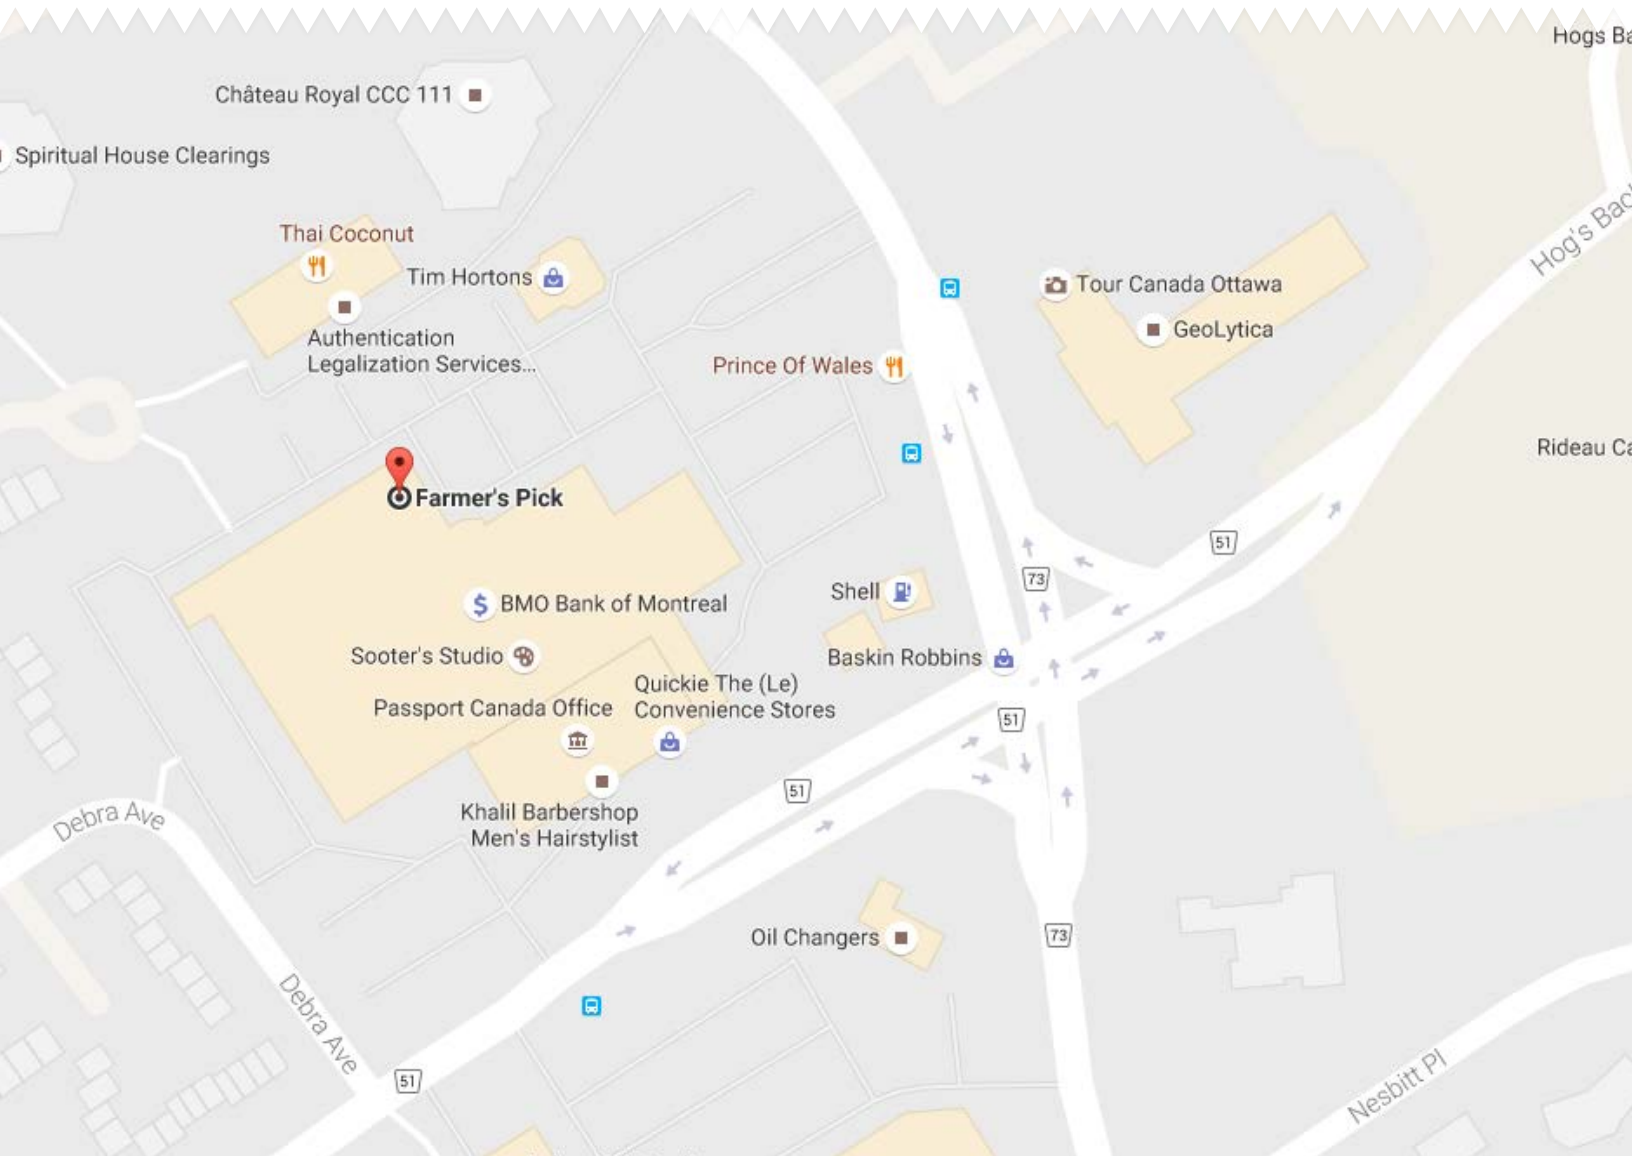

HOURS

| | |
|------------------|--------------|
| Monday to Friday | 8:30 to 7:00 |
| Saturday | 8:00 to 6:00 |
| Sunday | 8:30 to 5:00 |

**Holiday hours are not depicted above*

LOCATION

Farmer's Pick is located in the Rideauview Mall near Hog's Back, and the Passport Canada Office.