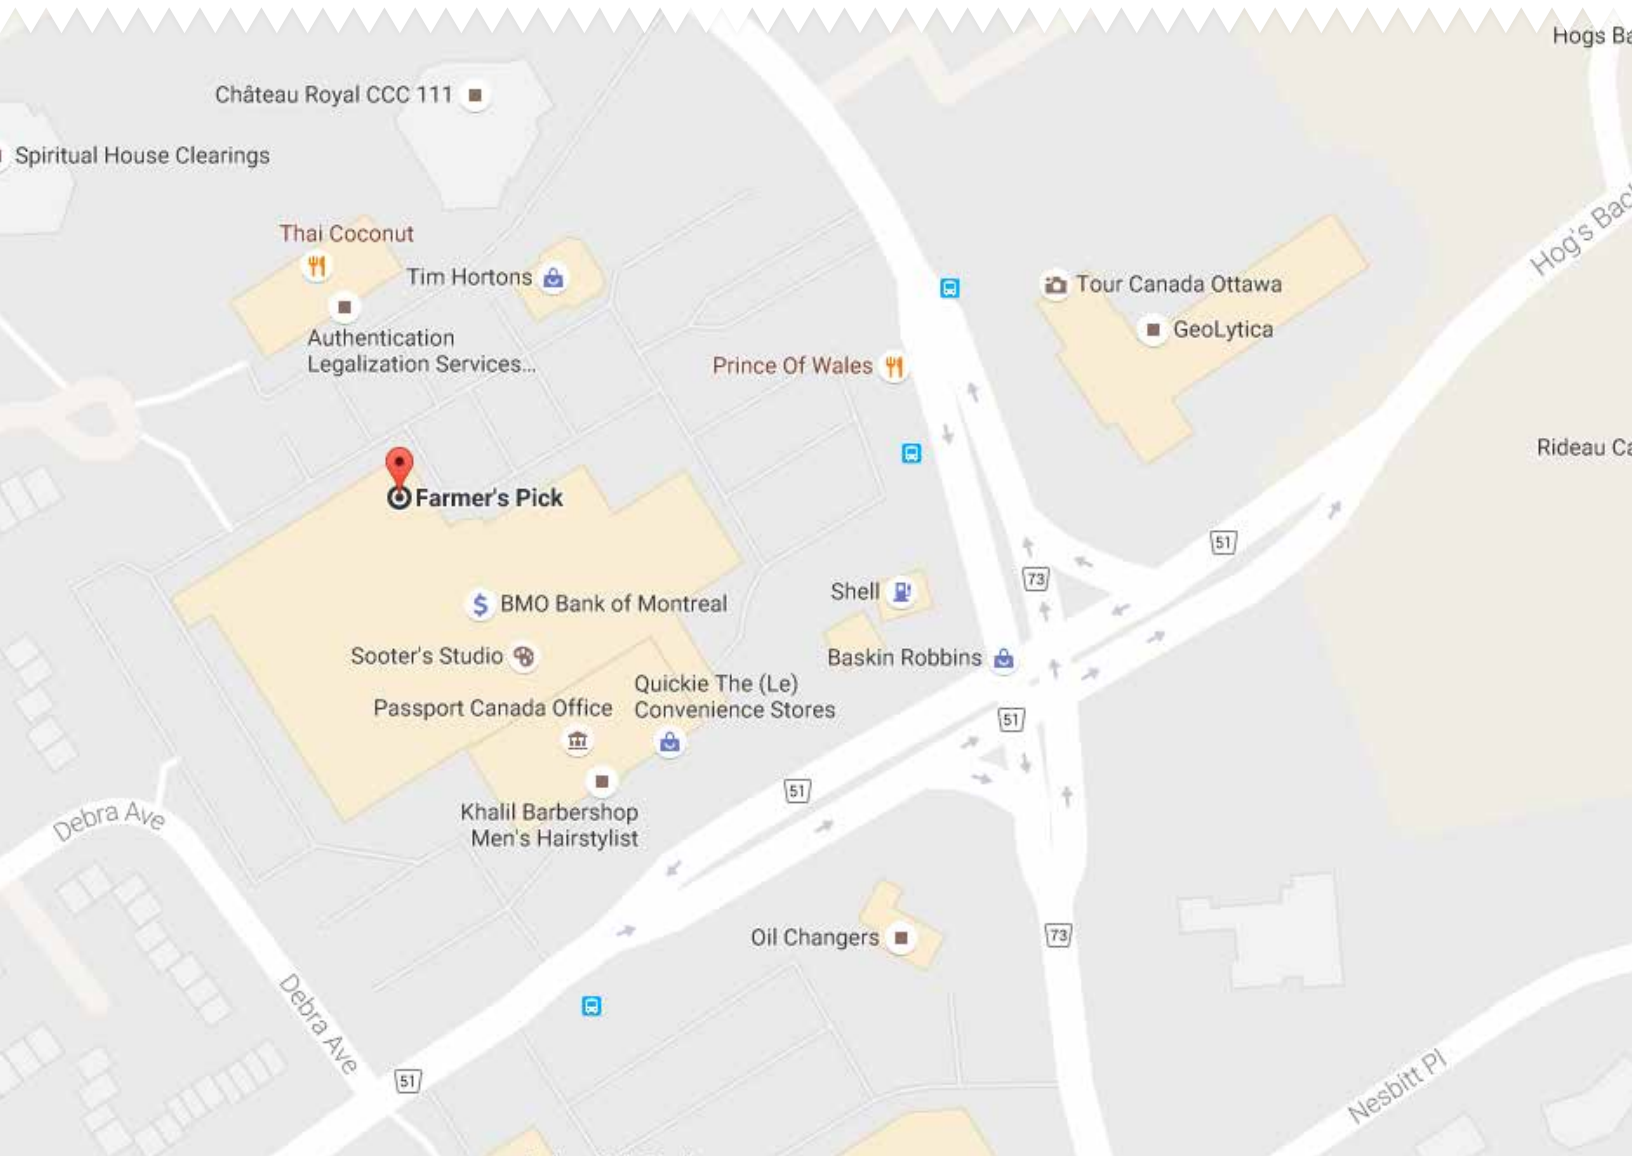

ASTRO PARFAIT **\$2.49**
2 x 150g

WONDER SLICED BREAD **\$2.29**
675g

HOURS

Monday to Friday	8:30 to 7:00
Saturday	8:00 to 6:00
Sunday	8:30 to 5:00

**Holiday hours are not depicted above*

LOCATION

Farmer's Pick is located in the Rideauview Mall near Hog's Back, and the Passport Canada Office.