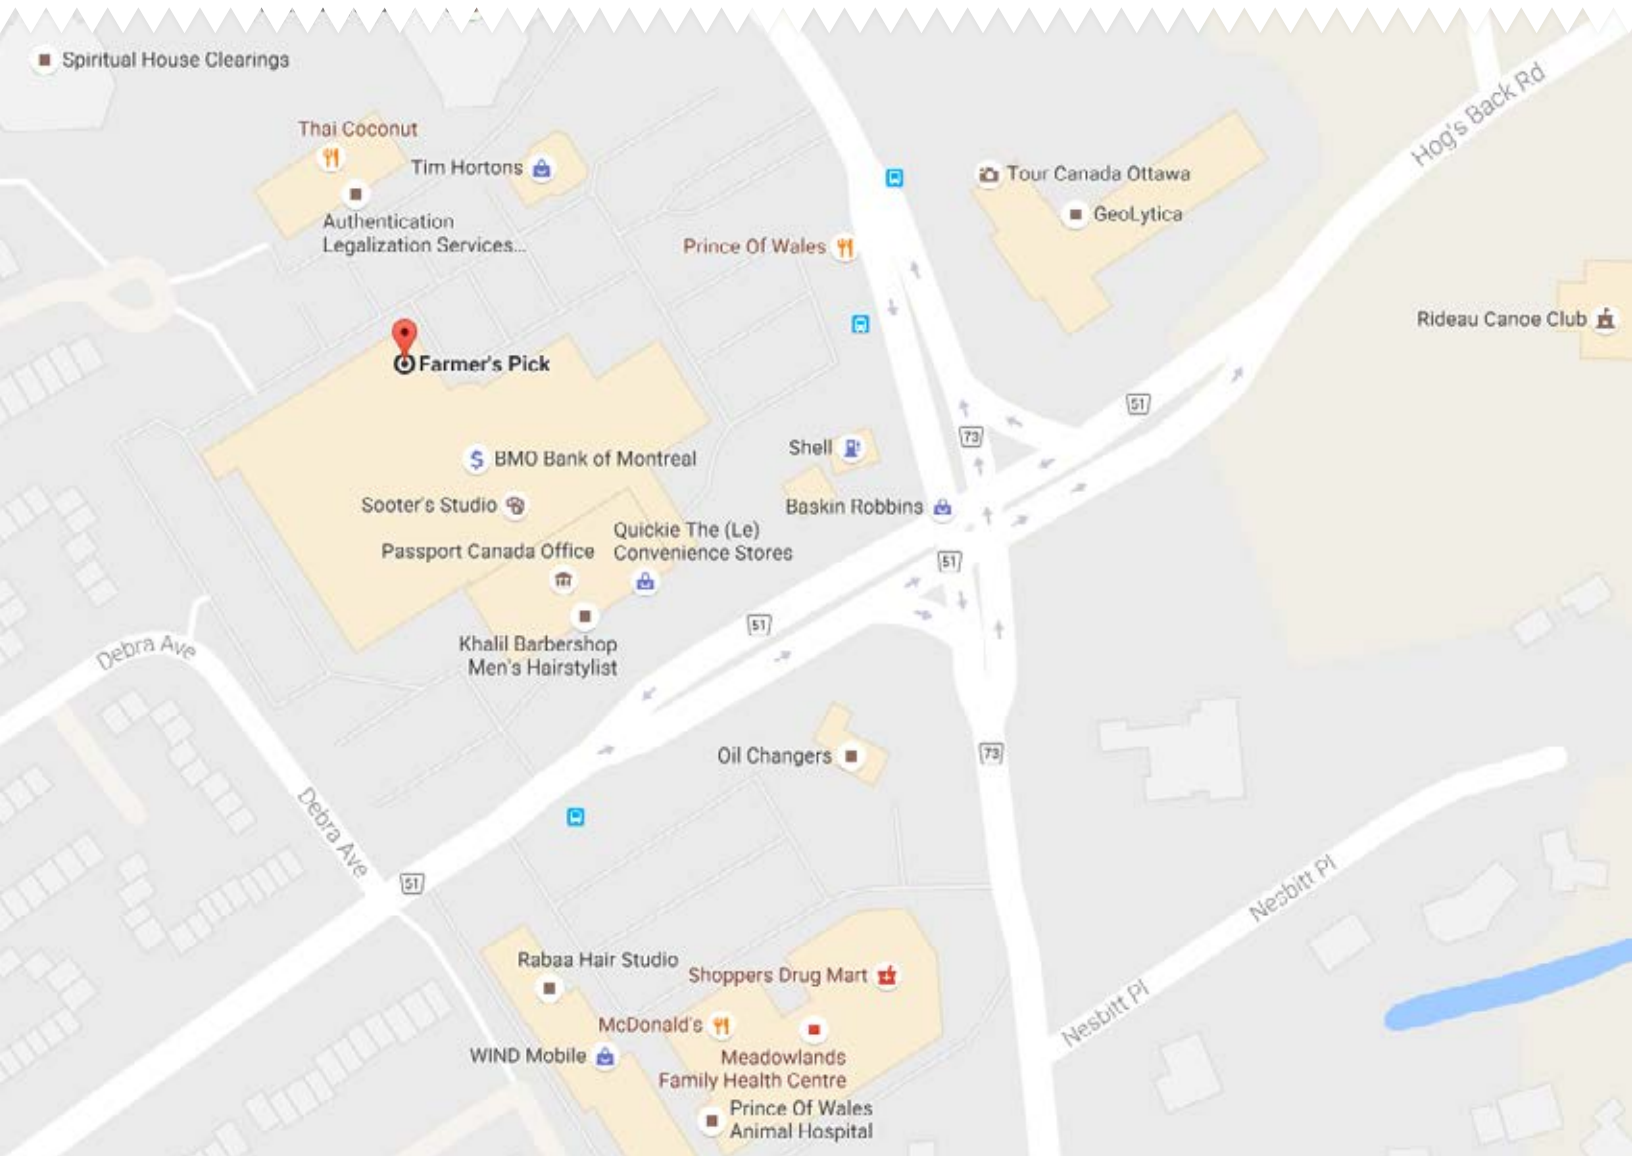

HOURS

| | |
|------------------|--------------|
| Monday to Friday | 8:30 to 7:00 |
| Saturday | 8:00 to 6:00 |
| Sunday | 8:30 to 5:00 |

**Holiday hours are not depicted above*

LOCATION

Farmer's Pick is located in the Rideauview Mall near Hog's Back, and the Passport Canada Office.