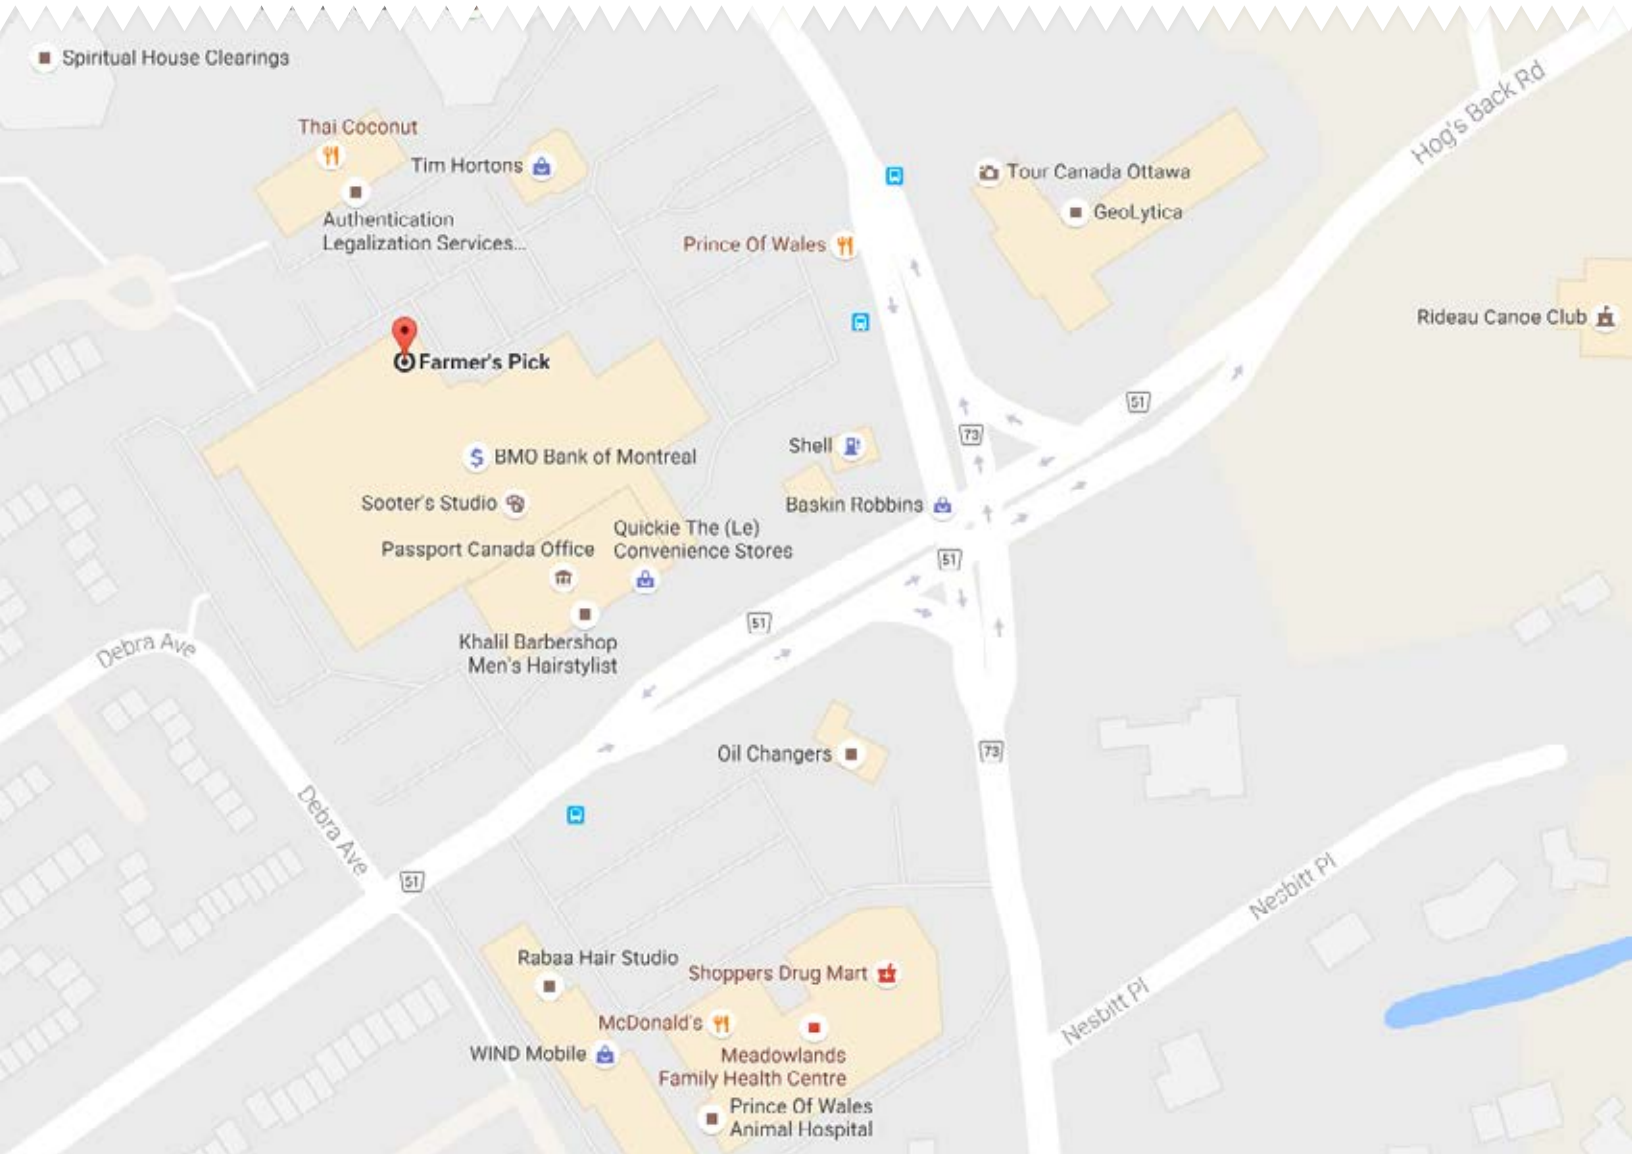

HOURS

Monday to Friday	8:30 to 7:00
Saturday	8:00 to 6:00
Sunday	8:30 to 5:00

**Holiday hours are not depicted above*

LOCATION

Farmer's Pick is located in the Rideauview Mall near Hog's Back, and the Passport Canada Office.